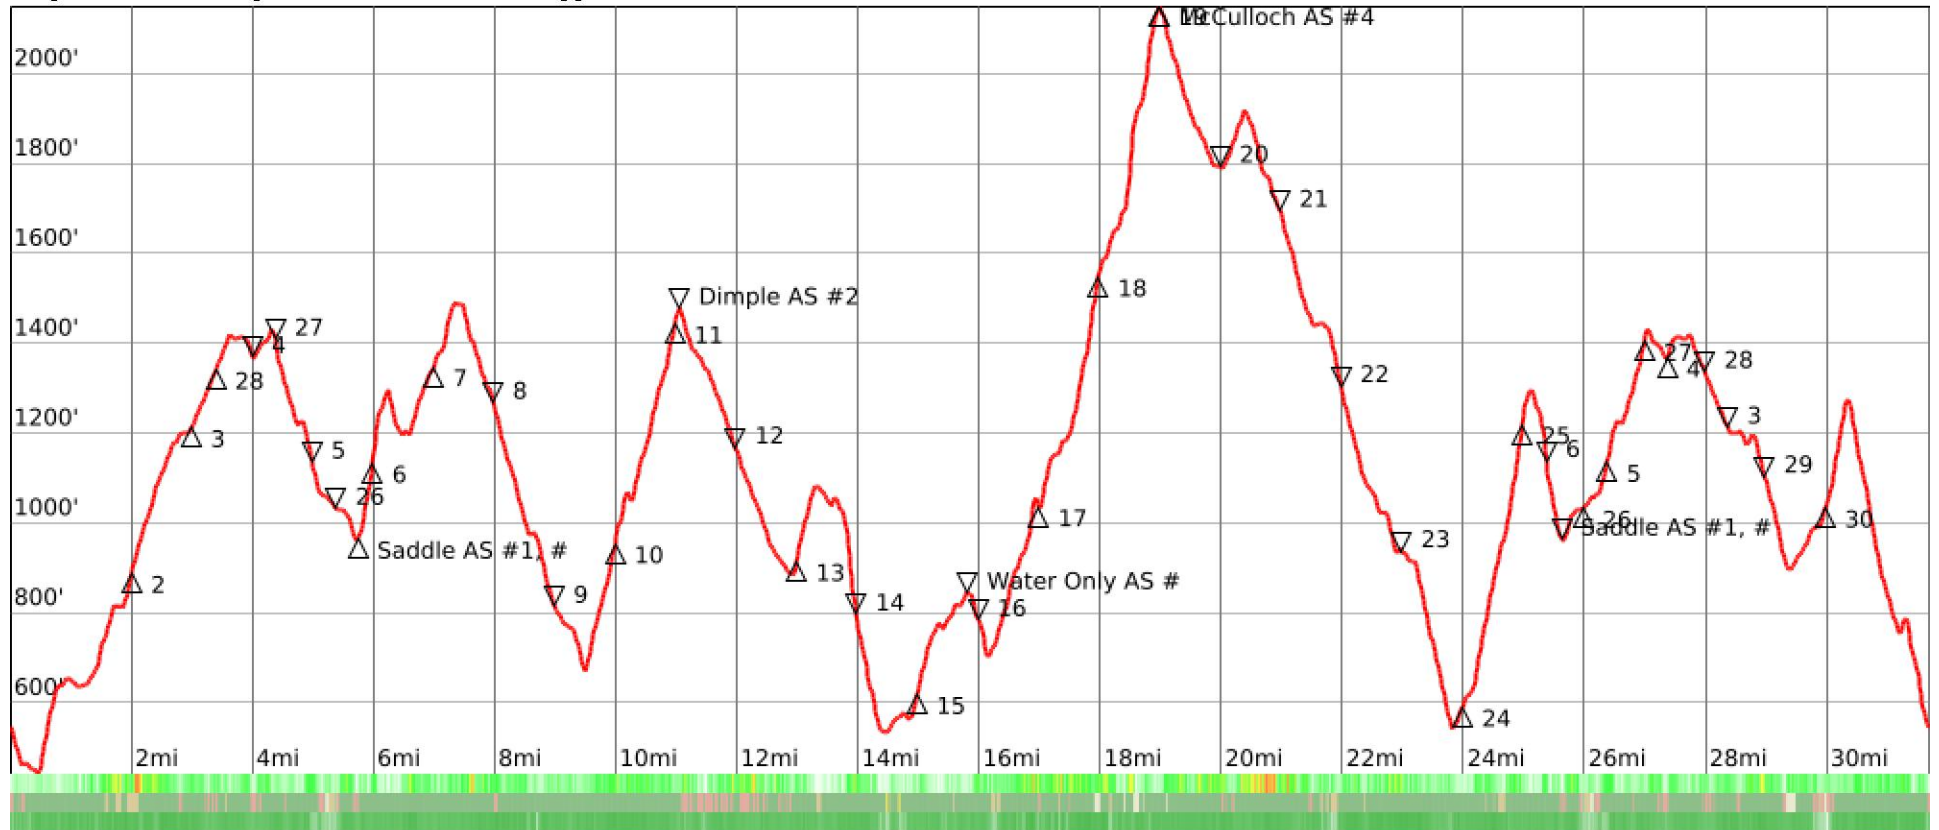

2024 Mac 50K Course

range 440' to 2149' gain 6444' loss 6447' exaggeration 39.2x

Slope Angle (top), Land Cover (middle), Tree Cover (bottom)

Elevation

Min 442'
Avg 1126'
Max 2150'
Delta 1709'

Slope

Min 1°
Avg 14°
Max 37°

Aspect

Tree Cover

Land Cover

- Forest 85%
- Developed 9%
- Shrub 4%
- Grassland 2%