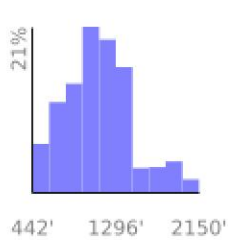

2024 Mac 50K Course

range 440' to 2149' gain 6444' loss 6447' exaggeration 39.2x

Slope Angle (top), Land Cover (middle), Tree Cover (bottom)

Elevation

Min 442'
Avg 1126'
Max 2150'
Delta 1709'

Slope

Min 1°
Avg 14°
Max 37°

Aspect

Tree Cover

Land Cover

- Forest 85%
- Developed 9%
- Shrub 4%
- Grassland 2%