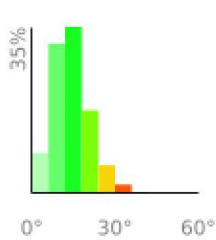

2024 Mac 50K Course

range 440' to 2149' gain 6444' loss 6447' exaggeration 39.2x

Slope Angle (top), Land Cover (middle), Tree Cover (bottom)

Elevation

Min 442'
Avg 1126'
Max 2150'
Delta 1709'

Slope

Min 1°
Avg 14°
Max 37°

Aspect

Tree Cover

Land Cover

- Forest 85%
- Developed 9%
- Shrub 4%
- Grassland 2%